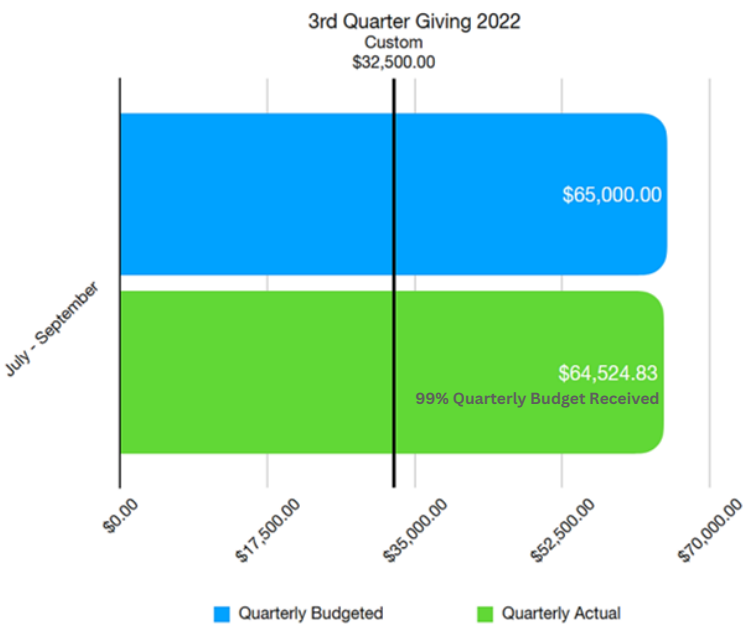

2022 QUARTERLY/ MONTHLY GIVING

BREAKDOWN OF TITHES & OFFERINGS FOR 2022

By Quarter & Month

The Cambridge Vineyard Christian Fellowship

2022 QUARTERLY GIVING NUMBERS

2022 MONTHLY GIVING NUMBERS

Monthly Giving 2022 - 1st Quarter

Monthly Giving 2022 - 2nd Quarter

Monthly Giving 2022 - 3rd Quarter

Monthly Giving 2022 - 4th Quarter