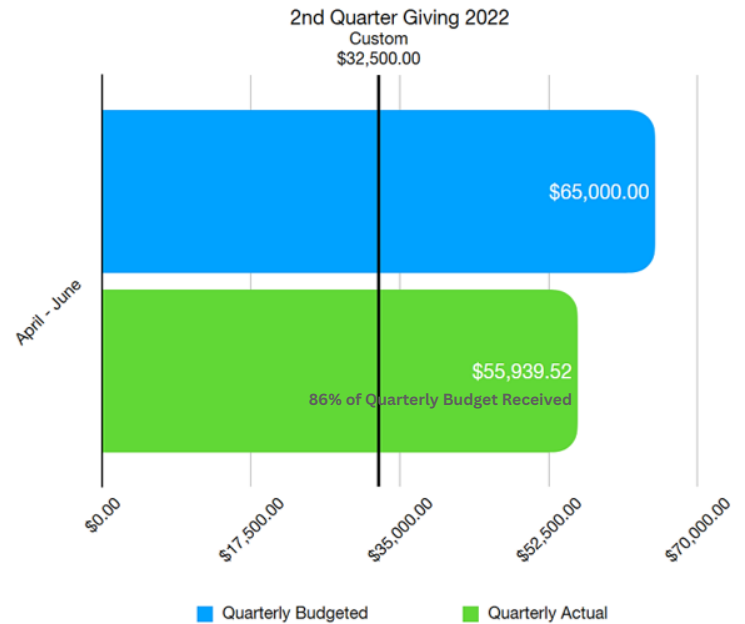

2022 QUARTERLY/ MONTHLY GIVING

BREAKDOWN OF TITHES & OFFERINGS FOR 2022

By Quarter & Month

The Cambridge Vineyard Christian Fellowship

2022 QUARTERLY GIVING NUMBERS

2022 MONTHLY GIVING NUMBERS

Monthly Giving 2022 - 1st Quarter

Monthly Giving 2022 - 2nd Quarter

Monthly Giving 2022 - 3rd Quarter

Monthly Giving 2022 - 4th Quarter