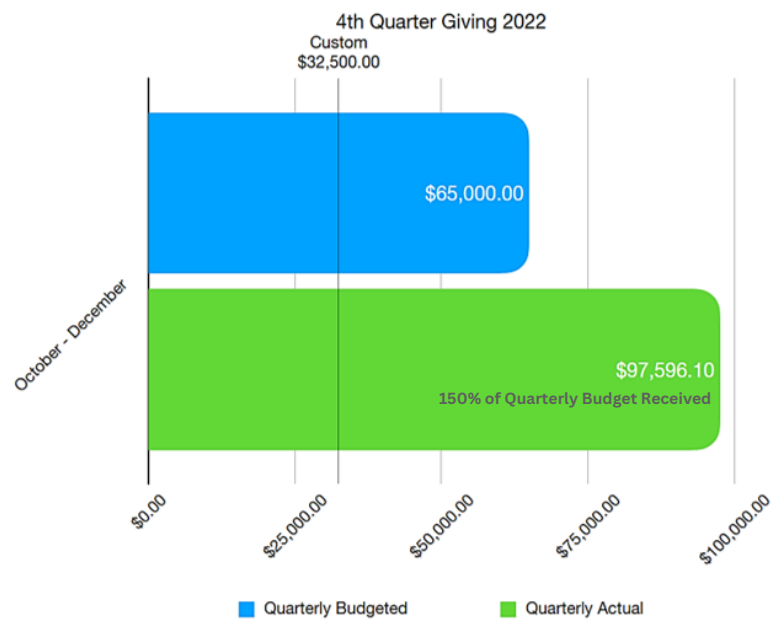

2022 QUARTERLY/ MONTHLY GIVING

BREAKDOWN OF TITHES & OFFERINGS FOR 2022

By Quarter & Month

The Cambridge Vineyard Christian Fellowship

2022 QUARTERLY GIVING NUMBERS

2022 MONTHLY GIVING NUMBERS

Monthly Giving 2022 - 1st Quarter

Monthly Giving 2022 - 2nd Quarter

Monthly Giving 2022 - 3rd Quarter

Monthly Giving 2022 - 4th Quarter