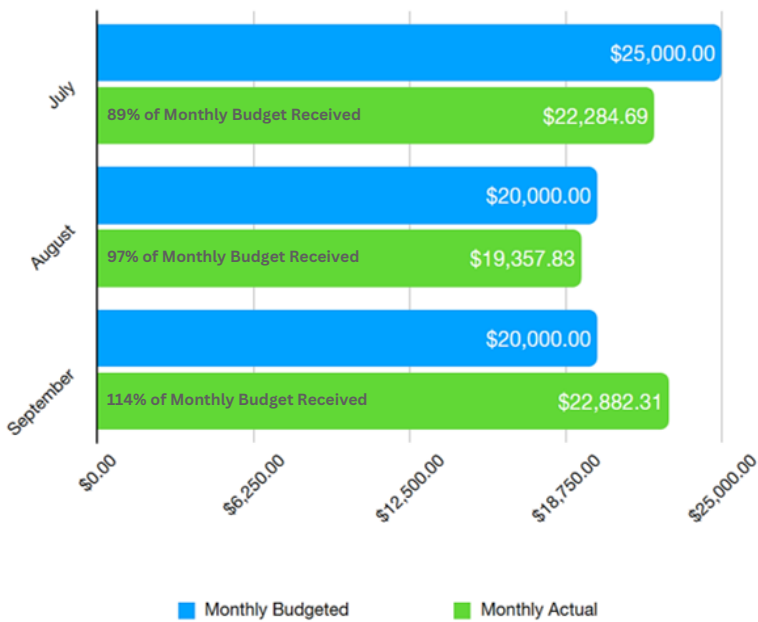

2022 QUARTERLY/ MONTHLY GIVING

BREAKDOWN OF TITHES & OFFERINGS FOR 2022

By Quarter & Month

The Cambridge Vineyard Christian Fellowship

2022 QUARTERLY GIVING NUMBERS

2022 MONTHLY GIVING NUMBERS

Monthly Giving 2022 - 1st Quarter

Monthly Giving 2022 - 2nd Quarter

Monthly Giving 2022 - 3rd Quarter

Monthly Giving 2022 - 4th Quarter