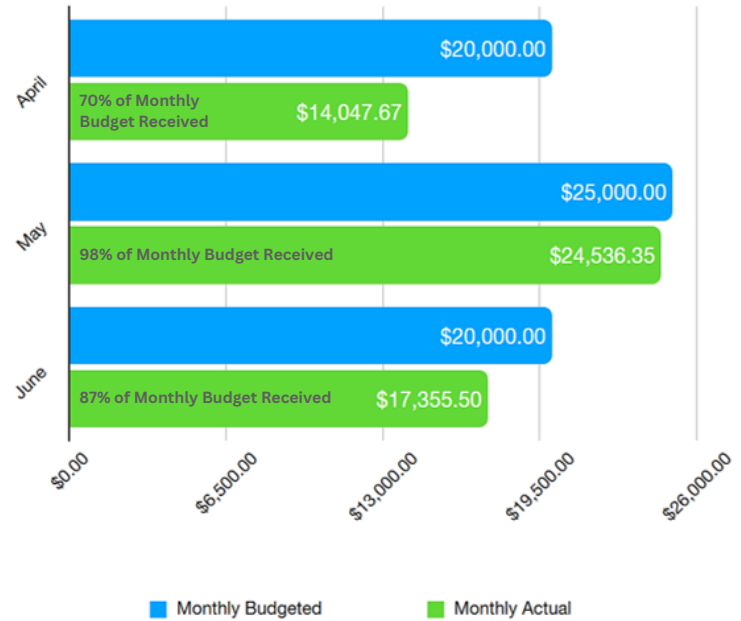

2022 QUARTERLY/ MONTHLY GIVING

BREAKDOWN OF TITHES & OFFERINGS FOR 2022

By Quarter & Month

The Cambridge Vineyard Christian Fellowship

2022 QUARTERLY GIVING NUMBERS

2022 MONTHLY GIVING NUMBERS

Monthly Giving 2022 - 1st Quarter

Monthly Giving 2022 - 2nd Quarter

Monthly Giving 2022 - 3rd Quarter

Monthly Giving 2022 - 4th Quarter