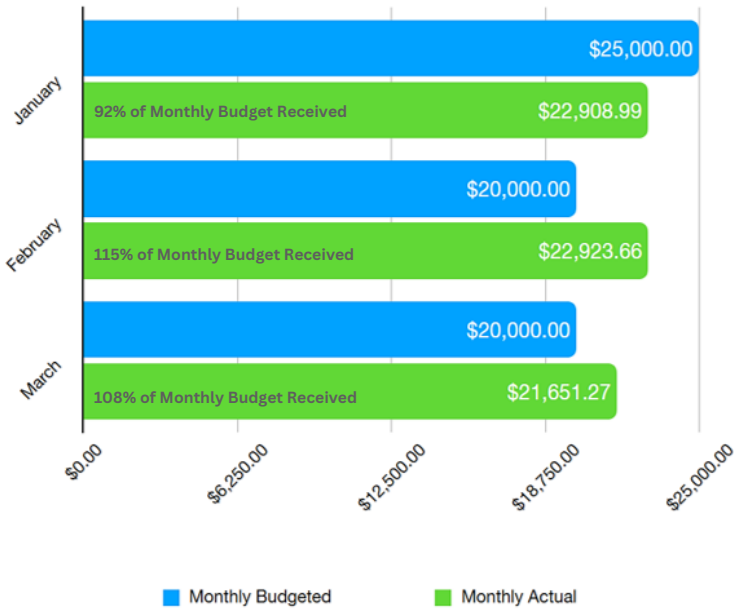

2022 QUARTERLY/ MONTHLY GIVING

BREAKDOWN OF TITHES & OFFERINGS FOR 2022

By Quarter & Month

The Cambridge Vineyard Christian Fellowship

2022 QUARTERLY GIVING NUMBERS

2022 MONTHLY GIVING NUMBERS

Monthly Giving 2022 - 1st Quarter

Monthly Giving 2022 - 2nd Quarter

Monthly Giving 2022 - 3rd Quarter

Monthly Giving 2022 - 4th Quarter