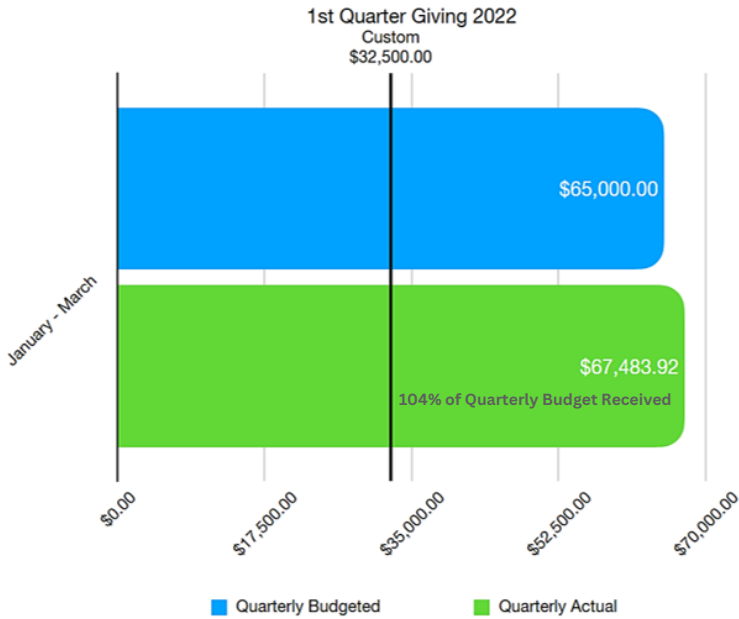

2022 QUARTERLY/ MONTHLY GIVING

BREAKDOWN OF TITHES & OFFERINGS FOR 2022

By Quarter & Month

The Cambridge Vineyard Christian Fellowship

2022 QUARTERLY GIVING NUMBERS

2022 MONTHLY GIVING NUMBERS

Monthly Giving 2022 - 1st Quarter

Monthly Giving 2022 - 2nd Quarter

Monthly Giving 2022 - 3rd Quarter

Monthly Giving 2022 - 4th Quarter